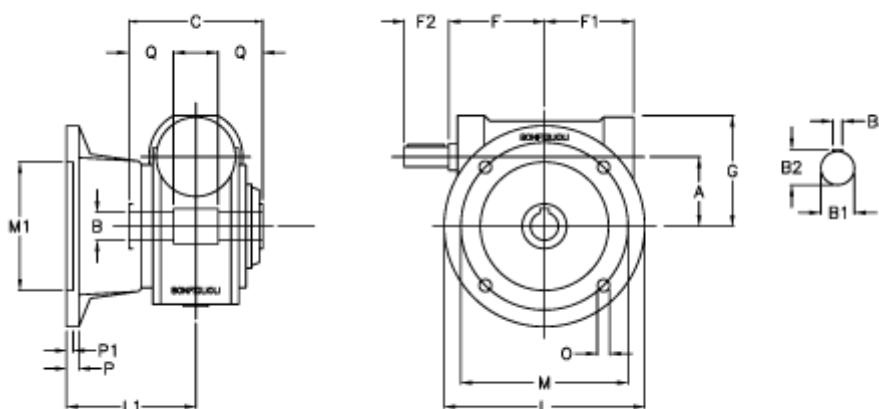

Data Sheet

Article number: 3901130100400

Description: Worm gear with solid input shaft
VF 130F-100-HS

Measures

a	= 130.0	F1 = 154	P = 20
B	= 45	F2 = 60	P1 = 18
B1	= 30	g = 195	Q = 52.5
B2	= 33.0	L = 310	
B3	= 8	L1 = 245.0	
C	= 165	m = 220	
Description	= VF 130F-xx-HS	M1 = 191	
F	= 160.0	O = 16.0	